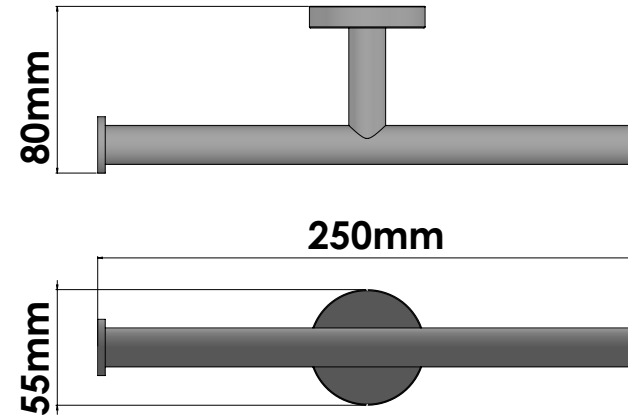

Product Description

Line Gaea
Type Double Toilet Roll Holder
Code 121226-A03

Technical Sheet

Finishing Chrome
Metal Brass

KATSIERIS BROS S.A.

Industry Bathroom accessories, Design & Manufacturing, Koropi Industrial Region, Loc: Poka 194 00, Koropi P.O. 27. Athens-Greece T:+30 210 6627 500, info@sanco.gr, www.sanco.gr