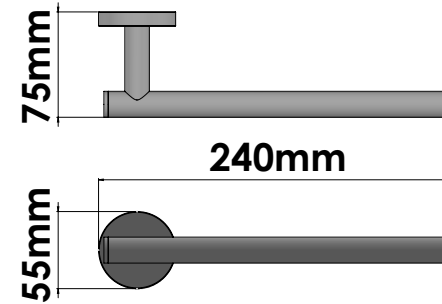

Product Description

Line Gaea
 Type Towel Ring
 Code 121219-A03

Technical Sheet

Finishing Chrome
 Metal Brass

KATSIERIS BROS S.A.

Industry Bathroom accessories, Design & Manufacturing, Koropi Industrial Region, Loc: Poka 194 00, Koropi P.O. 27. Athens-Greece T:+30 210 6627 500, info@sanco.gr, www.sanco.gr