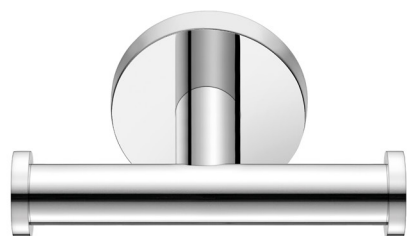

Product Description

Line Gaea
 Type Double Bath Robe Hook
 Code 121218-A03

Technical Sheet

Finishing Chrome
 Metal Brass

KATSIERIS BROS S.A.

Industry Bathroom accessories, Design & Manufacturing, Koropi Industrial Region, Loc: Poka 194 00, Koropi P.O. 27. Athens-Greece T:+30 210 6627 500, info@sanco.gr, www.sanco.gr