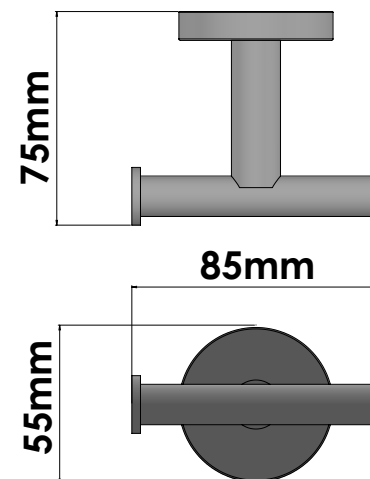

Product Description

Line Gaea
 Type Double Bath Robe Hook
 Code 121218-A03

Technical Sheet

Finishing Chrome
 Metal Brass

KATSIERIS BROS S.A.

Industry Bathroom accessories, Design & Manufacturing, Koropi Industrial Region, Loc: Poka 194 00, Koropi P.O. 27. Athens-Greece T:+30 210 6627 500, info@sanco.gr, www.sanco.gr