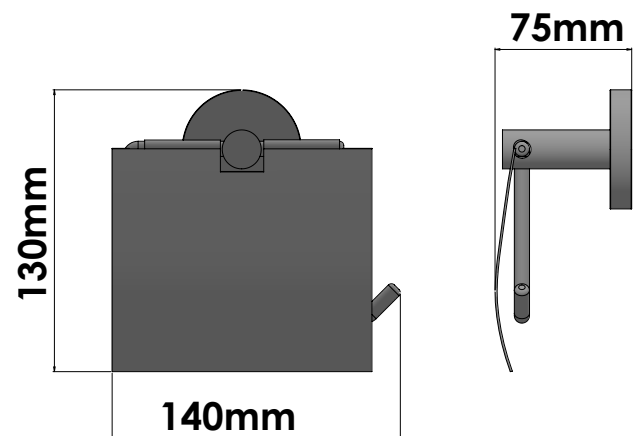

Product Description

Line Gaea
Type Toilet Roll Holder with cover
Code 121217-A03

Technical Sheet

Finishing Chrome
Metal Brass

KATSIERIS BROS S.A.

Industry Bathroom accessories, Design & Manufacturing, Koropi Industrial Region, Loc: Poka 194 00, Koropi P.O. 27. Athens-Greece T:+30 210 6627 500, info@sanco.gr, www.sanco.gr