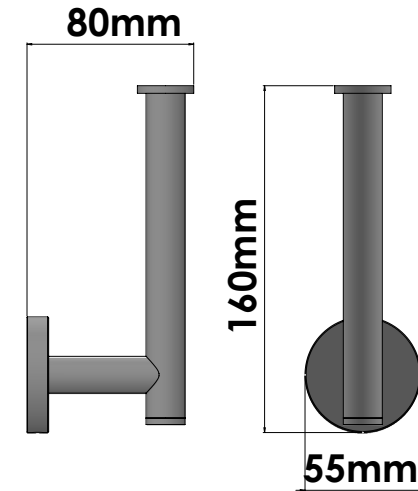

Technical Sheet

Finishing Chrome
Metal Brass

KATSIERIS BROS S.A.

Industry Bathroom accessories, Design & Manufacturing, Koropi Industrial Region, Loc: Poka 194 00, Koropi P.O. 27. Athens-Greece T:+30 210 6627 500, info@sanco.gr, www.sanco.gr