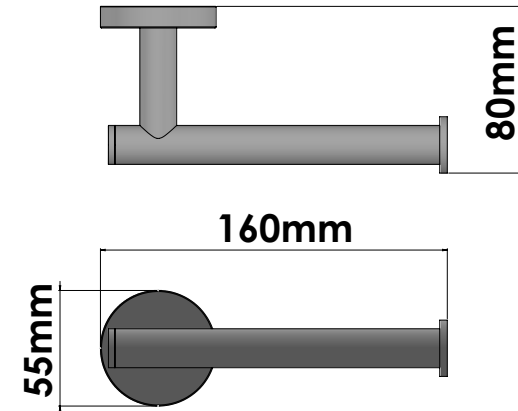

Product Description

Line Gaea
Type Toilet Roll Holder
Code 121206-A03

Technical Sheet

Finishing Chrome
Metal Brass

KATSIERIS BROS S.A.

Industry Bathroom accessories, Design & Manufacturing, Koropi Industrial Region, Loc: Poka 194 00, Koropi P.O. 27. Athens-Greece T:+30 210 6627 500, info@sanco.gr, www.sanco.gr