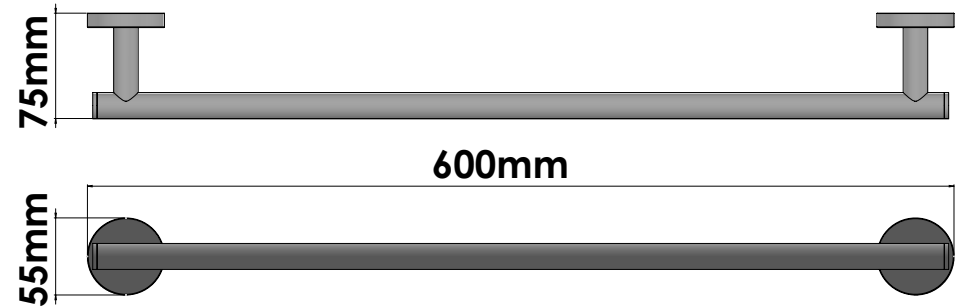

Product Description

Line Gaea
 Type Single Towel Rail (60cm)
 Code 121204-60-A03

Technical Sheet

Finishing Chrome
 Metal Brass

KATSIERIS BROS S.A.

Industry Bathroom accessories, Design & Manufacturing, Koropi Industrial Region, Loc: Poka 194 00, Koropi P.O. 27. Athens-Greece T:+30 210 6627 500, info@sanco.gr, www.sanco.gr