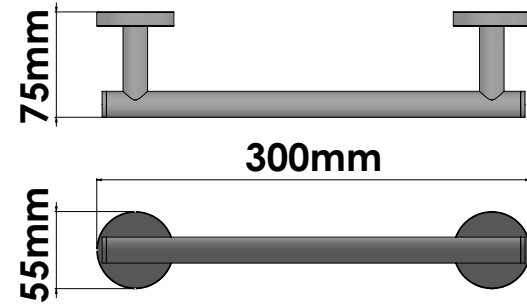

Product Description

Line Gaea
 Type Single Towel Rail (30cm)
 Code 121204-30-A03

Technical Sheet

Finishing Chrome
 Metal Brass

KATSIERIS BROS S.A.

Industry Bathroom accessories, Design & Manufacturing, Koropi Industrial Region, Loc: Poka 194 00, Koropi P.O. 27. Athens-Greece T:+30 210 6627 500, info@sanco.gr, www.sanco.gr