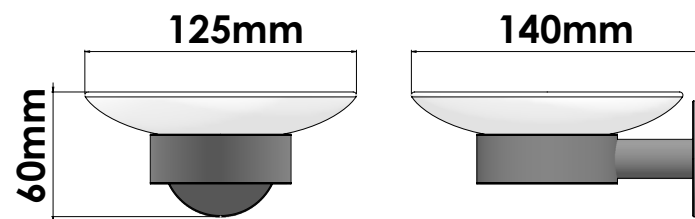

Technical Sheet

Finishing Chrome
Metal Brass

KATSIERIS BROS S.A.

Industry Bathroom accessories, Design & Manufacturing, Koropi Industrial Region, Loc: Poka 194 00, Koropi P.O. 27. Athens-Greece T:+30 210 6627 500, info@sanco.gr, www.sanco.gr