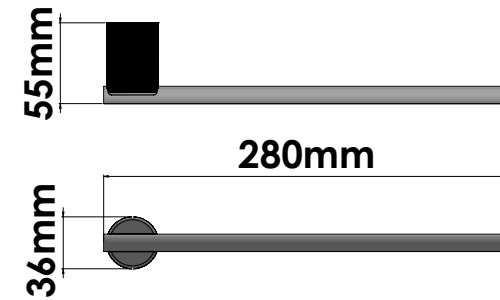

Product Description

Line Lithos
Type Double Toilet Roll Holder
Code 121119-A03

Technical Sheet

Finishing Chrome
Metal Brass

KATSIERIS BROS S.A.

Industry Bathroom accessories, Design & Manufacturing, Koropi Industrial Region, Loc: Poka 194 00, Koropi P.O. 27. Athens-Greece T:+30 210 6627 500, info@sanco.gr, www.sanco.gr