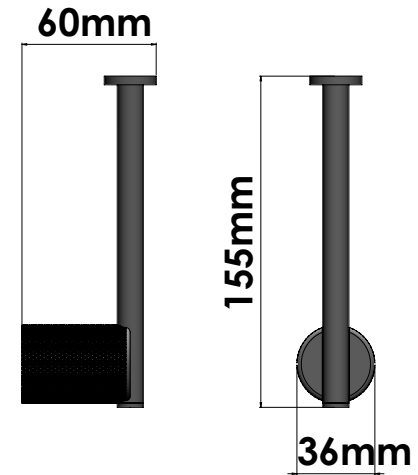

Product Description

Line Lithos
Type Spare Towel Roll Holder
Code 121116-A03

Technical Sheet

Finishing Chrome
Metal Brass

KATSIERIS BROS S.A.

Industry Bathroom accessories, Design & Manufacturing, Koropi Industrial Region, Loc: Poka 194 00, Koropi P.O. 27. Athens-Greece T:+30 210 6627 500, info@sanco.gr, www.sanco.gr