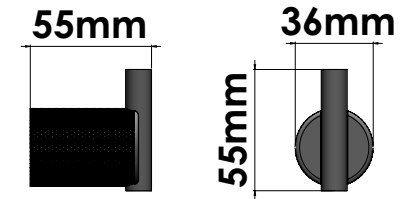

Product Description

Line Lithos
 Type Single Bath Robe Hook
 Code 121108-A03

Technical Sheet

Finishing Chrome
 Metal Brass

KATSIERIS BROS S.A.

Industry Bathroom accessories, Design & Manufacturing, Koropi Industrial Region, Loc: Poka 194 00, Koropi P.O. 27. Athens-Greece T:+30 210 6627 500, info@sanco.gr, www.sanco.gr