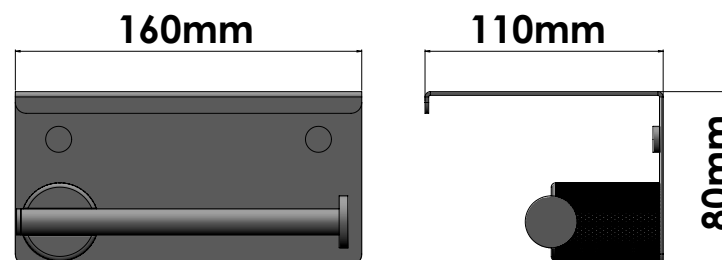

Technical Sheet

Finishing Chrome
Metal Brass

KATSIERIS BROS S.A.

Industry Bathroom accessories, Design & Manufacturing, Koropi Industrial Region, Loc: Poka 194 00, Koropi P.O. 27. Athens-Greece T:+30 210 6627 500, info@sanco.gr, www.sanco.gr