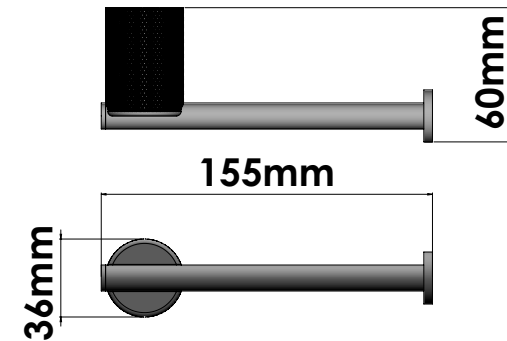

Product Description

Line Lithos
 Type Toilet Roll Holder
 Code 121106-A03

Technical Sheet

Finishing Chrome
 Metal Brass

KATSIERIS BROS S.A.

Industry Bathroom accessories, Design & Manufacturing, Koropi Industrial Region, Loc: Poka 194 00, Koropi P.O. 27. Athens-Greece T:+30 210 6627 500, info@sanco.gr, www.sanco.gr