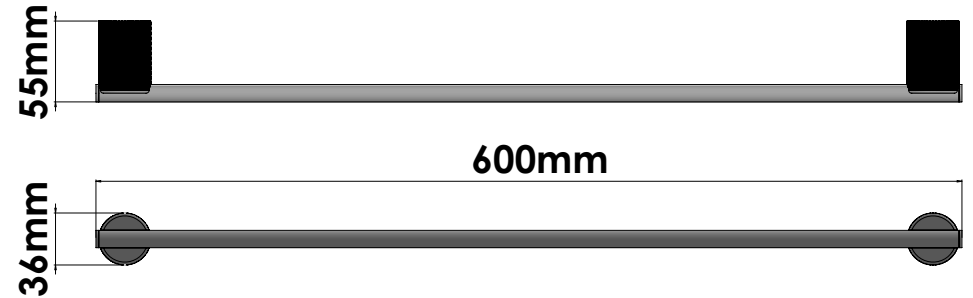

Product Description

Line Lithos
 Type Single Towel Rail (60cm)
 Code 121104-A03

Technical Sheet

Finishing Chrome
 Metal Brass

KATSIERIS BROS S.A.

Industry Bathroom accessories, Design & Manufacturing, Koropi Industrial Region, Loc: Poka 194 00, Koropi P.O. 27. Athens-Greece T:+30 210 6627 500, info@sanco.gr, www.sanco.gr