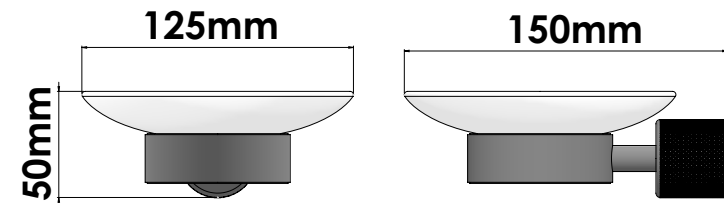

Product Description

Line Lithos
 Type Soap Dish wall mounted
 Code 121102-A03

Technical Sheet

Finishing Chrome
 Metal Brass

KATSIERIS BROS S.A.

Industry Bathroom accessories, Design & Manufacturing, Koropi Industrial Region, Loc: Poka 194 00, Koropi P.O. 27. Athens-Greece T:+30 210 6627 500, info@sanco.gr, www.sanco.gr