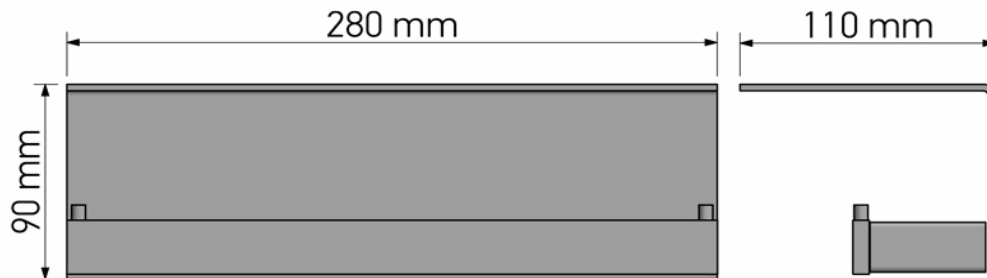

Technical Sheet

KATSIERIS BROS S.A.

Industry Bathroom accessories, Design & Manufacturing, Koropi Industrial Region, Loc: Poka 194 00, Koropi P.O. 27. Athens-Greece T:+30 210 6627 500
info@sanco.gr, www.sanco.gr