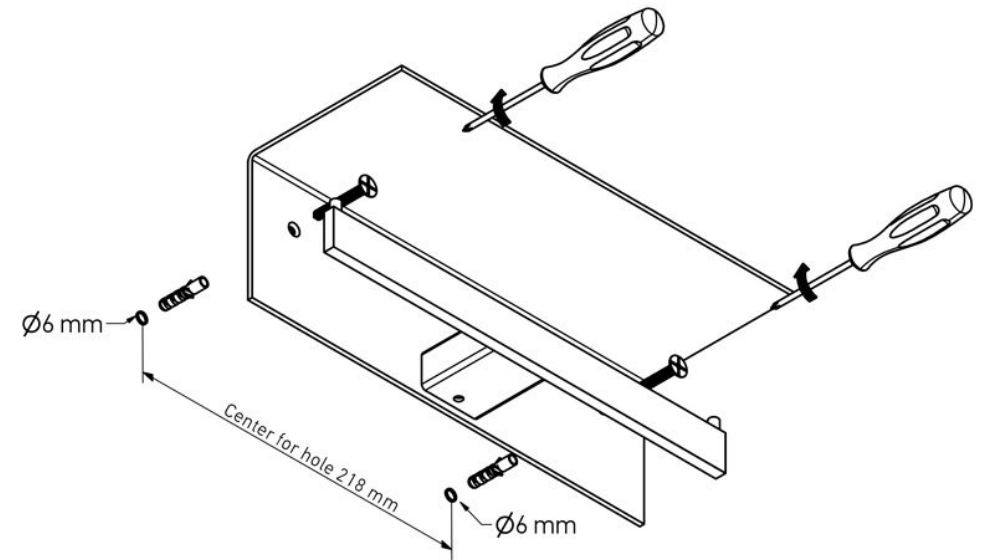

Technical Sheet

KATSIERIS BROS S.A.

Industry Bathroom accessories, Design & Manufacturing, Koropi Industrial Region, Loc: Poka 194 00, Koropi P.O. 27. Athens-Greece T:+30 210 6627 500
info@sanco.gr, www.sanco.gr