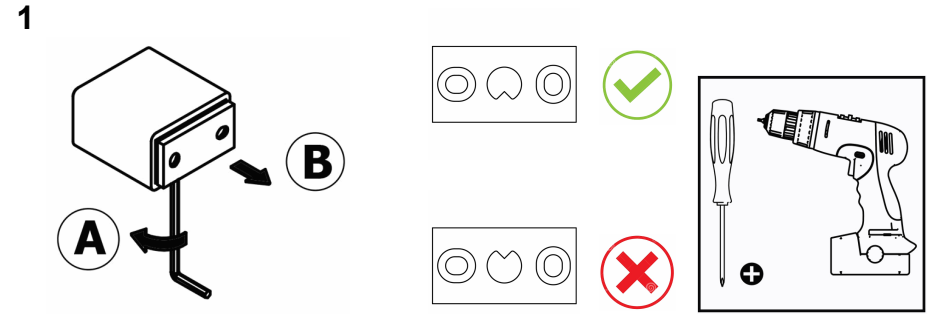

Product Description

Line: Agora
Type: Double Toilet Roll Holder
Code: 120626
Metal: Brass & Aluminium

Product Photo

Mounting Instructions