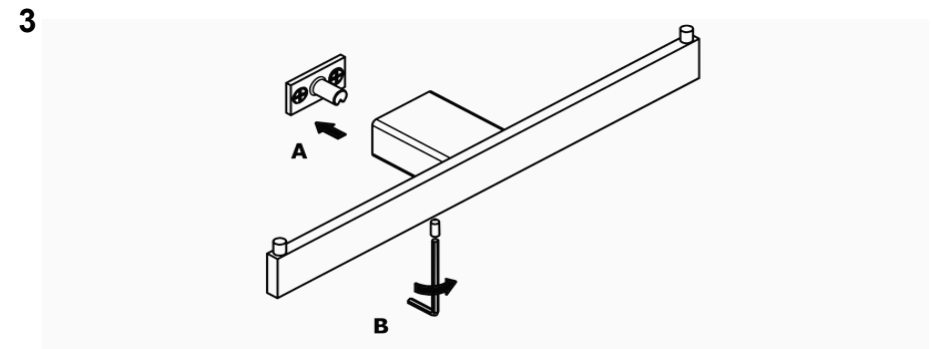

Product Description

Line: Agora
Type: Double Toilet Roll Holder
Code: 120626
Metal: Brass & Aluminium

Product Photo

Mounting Instructions