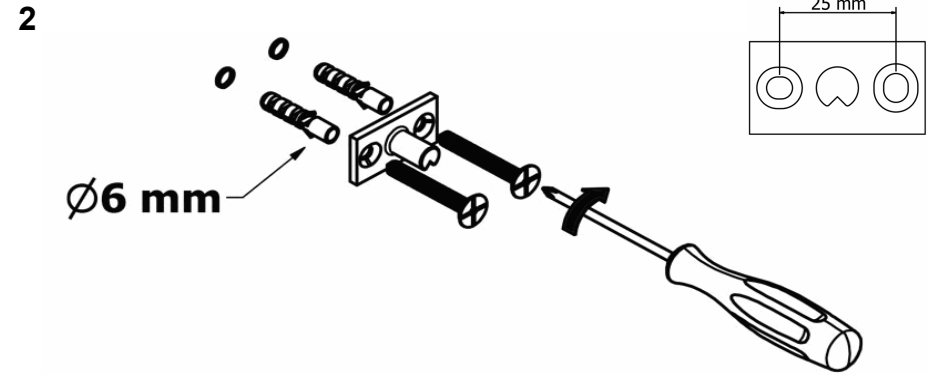

Product Description

Line: Agora
Type: Double Toilet Roll Holder
Code: 120626
Metal: Brass & Aluminium

Product Photo

Mounting Instructions