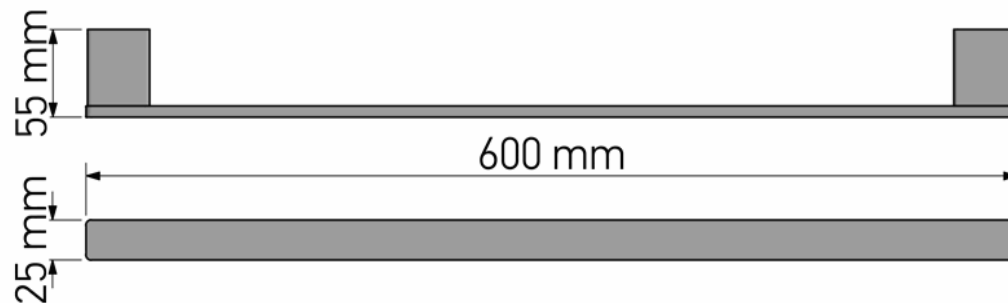

Product Description

Line : Agora
Type : Single Towel Rail 60cm
Code : 120604-60-M116

Technical Sheet

Finishing : Black Mat
Metal : Brass & Aluminium

SANCO KATSIERIS BROS S.A.
Industry Bathroom accessories,
Design & Manufacturing