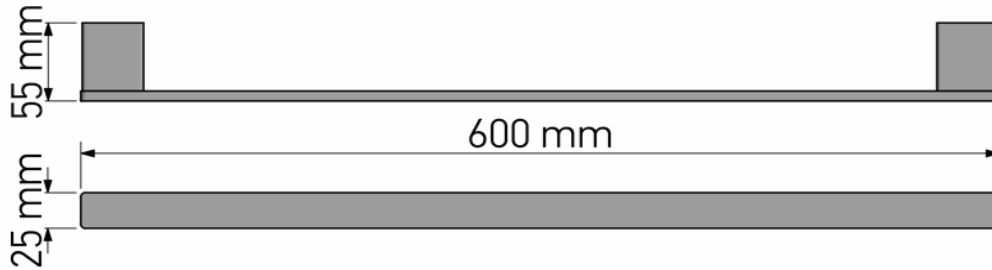

Technical Sheet

KATSIERIS BROS S.A.

Industry Bathroom accessories, Design & Manufacturing, Koropi Industrial Region, Loc: Poka 194 00, Koropi P.O. 27. Athens-Greece T:+30 210 6627 500
info@sanco.gr, www.sanco.gr