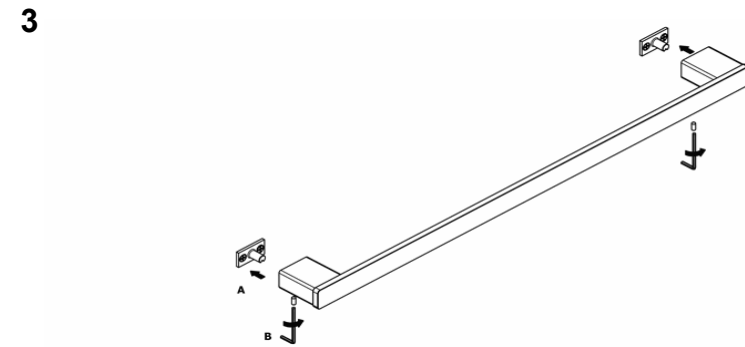

Product Description

Line: Agora
Type: Single Towel Rail 60cm
Code: 120604-60
Metal: Brass & Aluminium

Product Photo

Mounting Instructions