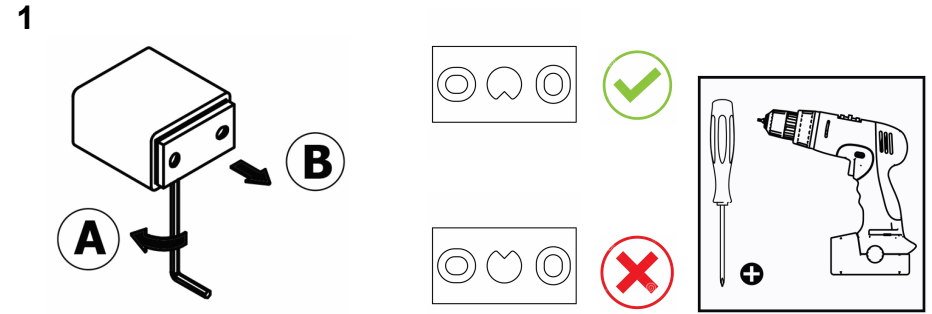

Product Description

Line: Agora
Type: Single Towel Rail 60cm
Code: 120604-60
Metal: Brass & Aluminium

Product Photo

Mounting Instructions