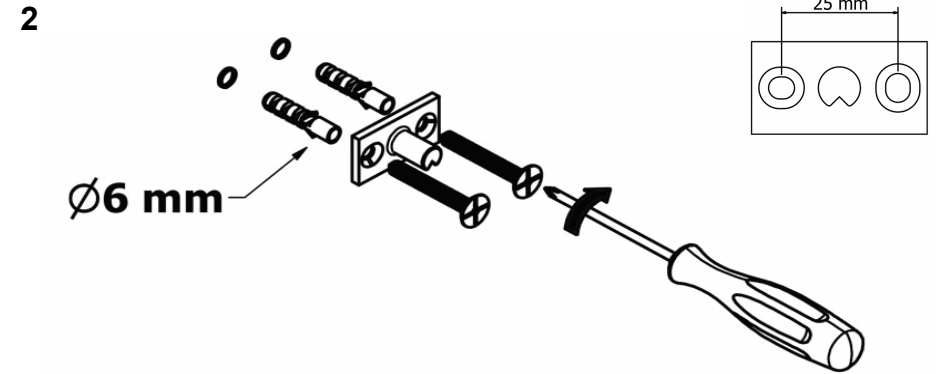

Product Description

Line: Agora
Type: Single Towel Rail 60cm
Code: 120604-60
Metal: Brass & Aluminium

Product Photo

Mounting Instructions