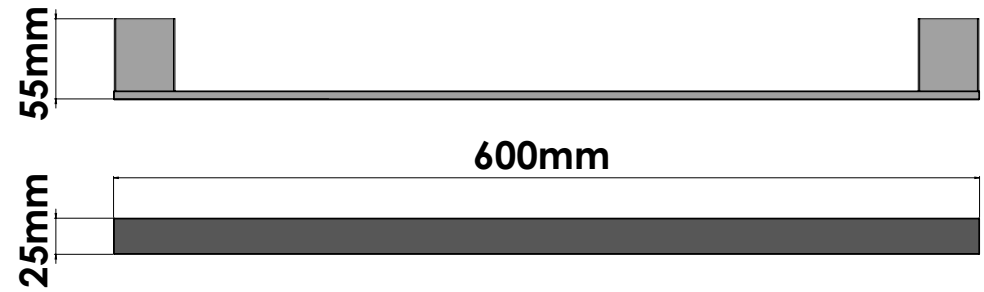

Product Description

Line Agora
 Type Single Towel Rail (60cm)
 Code 120604-60-A03

Technical Sheet

Finishing Chrome
 Metal Brass & Aluminium

KATSIERIS BROS S.A.

Industry Bathroom accessories, Design & Manufacturing, Koropi Industrial Region, Loc: Poka 194 00, Koropi P.O. 27. Athens-Greece T:+30 210 6627 500, info@sanco.gr, www.sanco.gr