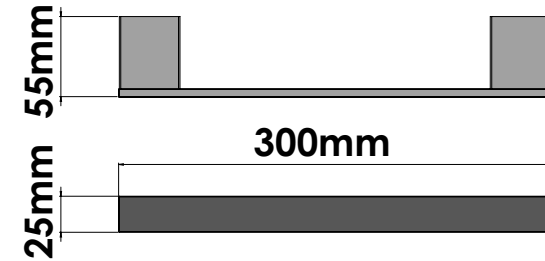

Product Description

Line **Agora**
 Type **Single Towel Rail (30cm)**
 Code **120604-30-A03**

Technical Sheet

Finishing **Chrome**
 Metal **Brass & Aluminium**

KATSIERIS BROS S.A.

Industry Bathroom accessories, Design & Manufacturing, Koropi Industrial Region, Loc: Poka 194 00, Koropi P.O. 27. Athens-Greece T:+30 210 6627 500, info@sanco.gr, www.sanco.gr