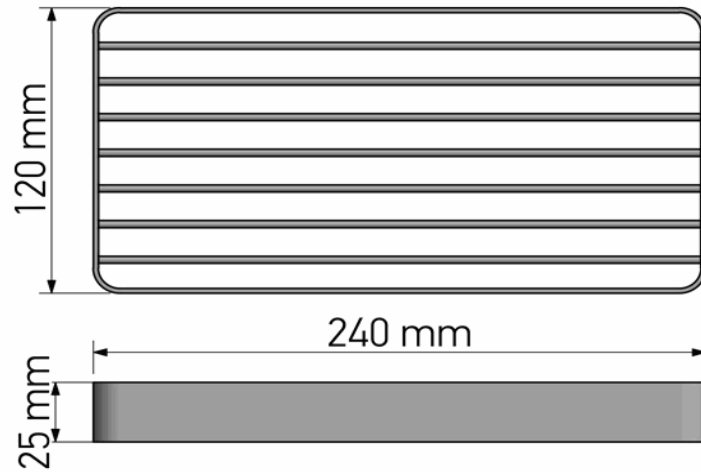

Technical Sheet

KATSIERIS BROS S.A.

Industry Bathroom accessories, Design & Manufacturing, Koropi Industrial Region, Loc: Poka 194 00, Koropi P.O. 27. Athens-Greece T:+30 210 6627 500
info@sanco.gr, www.sanco.gr