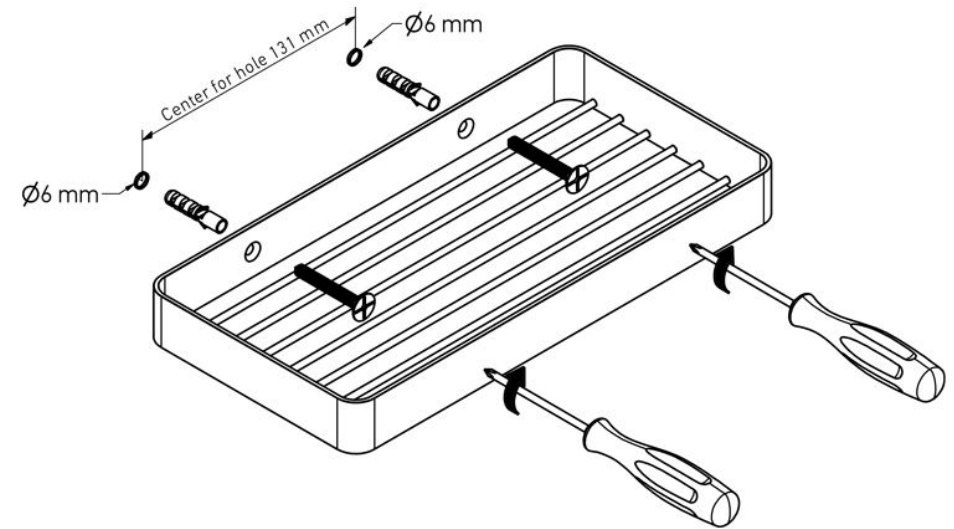

Technical Sheet

KATSIERIS BROS S.A.

Industry Bathroom accessories, Design & Manufacturing, Koropi Industrial Region, Loc: Poka 194 00, Koropi P.O. 27. Athens-Greece T:+30 210 6627 500
info@sanco.gr, www.sanco.gr