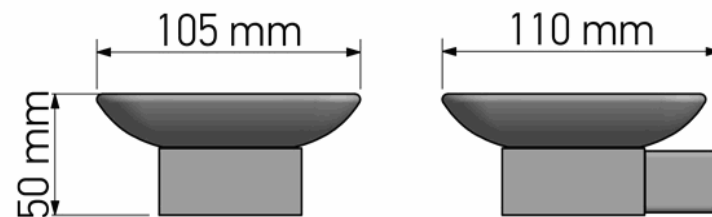

Technical Sheet

Finishing : Black Mat
Metal : Brass & Aluminium

SANCO KATSIERIS BROS S.A.
Industry Bathroom accessories,
Design & Manufacturing

Koropi Industrial Region
Loc: Poka 194 00, Koropi P.O. 27,
Athens-Greece

tel.: +30 210 6627500
fax : +30 210 6626830
www.sanco.gr - info@sanco.gr

EN ISO 9001:2008

EN ISO 14001:2004

We guarantee the products are made in our factory in Greece