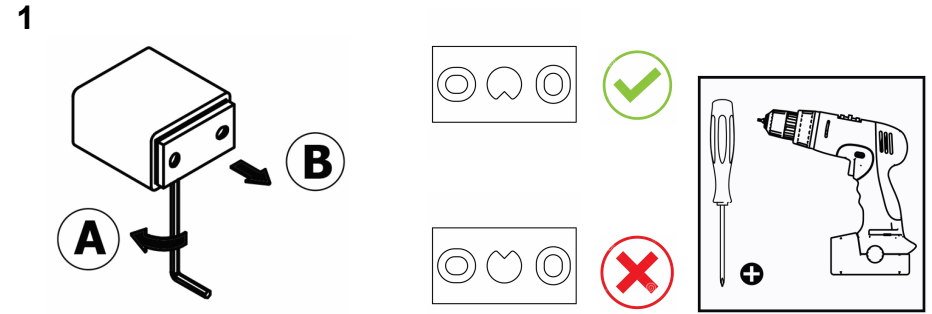

Product Description

Line: Agora
Type: Soap Dish wall Mounted
Code: 120602
Metal: Brass & Aluminium

Product Photo

Mounting Instructions