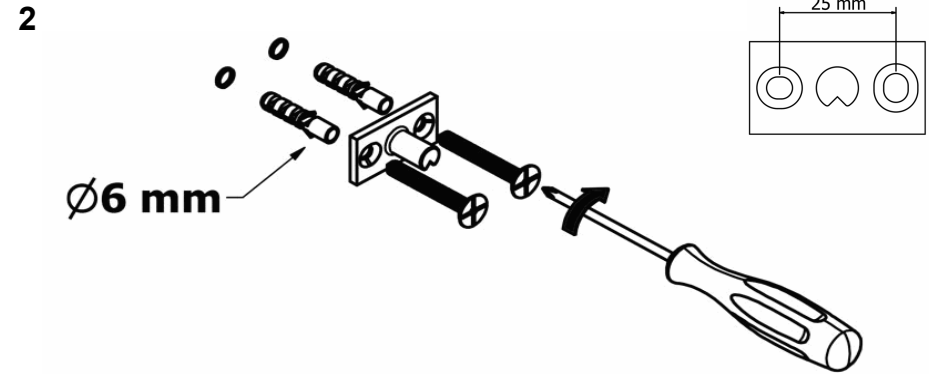

Product Description

Line: Agora
Type: Soap Dish wall Mounted
Code: 120602
Metal: Brass & Aluminium

Product Photo

Mounting Instructions