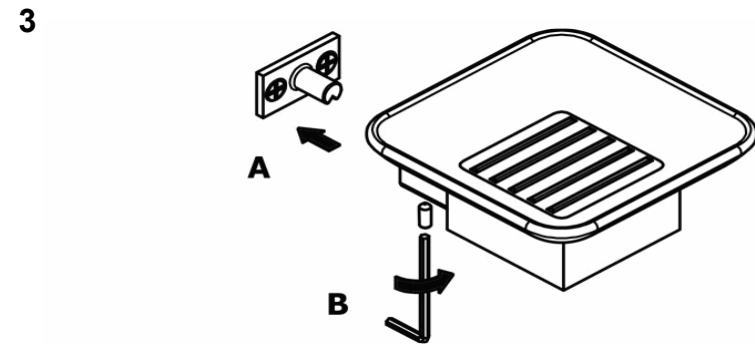

Product Description

Line: Agora
Type: Soap Dish wall Mounted
Code: 120602
Metal: Brass & Aluminium

Product Photo

Mounting Instructions