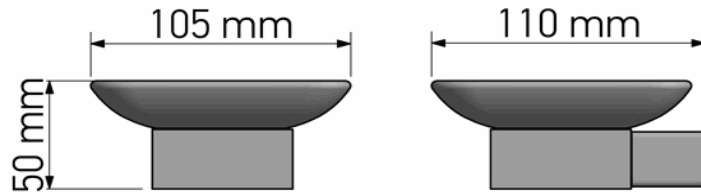

Technical Sheet

KATSIERIS BROS S.A.

Industry Bathroom accessories, Design & Manufacturing, Koropi Industrial Region, Loc: Poka 194 00, Koropi P.O. 27. Athens-Greece T:+30 210 6627 500
info@sanco.gr, www.sanco.gr