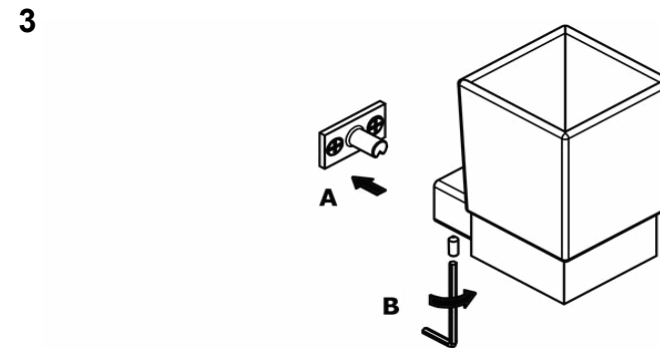

Product Description

Line: Agora
Type: Glass Holder wall Mounted
Code: 120601
Metal: Brass & Aluminium

Product Photo

Mounting Instructions