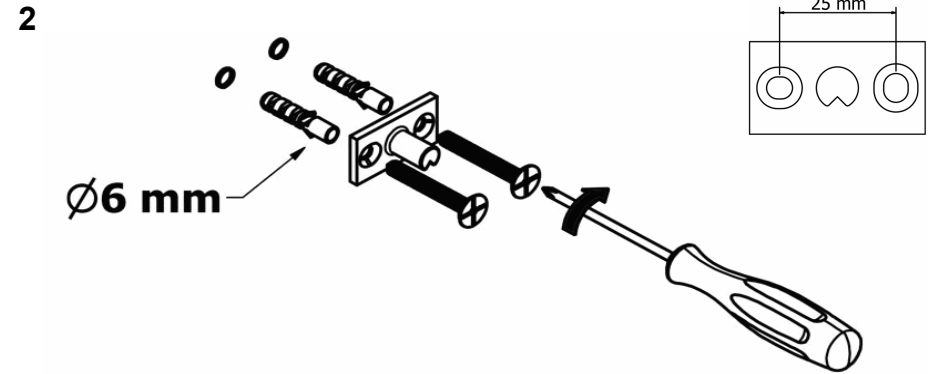

Product Description

Line: Agora
Type: Glass Holder wall Mounted
Code: 120601
Metal: Brass & Aluminium

Product Photo

Mounting Instructions