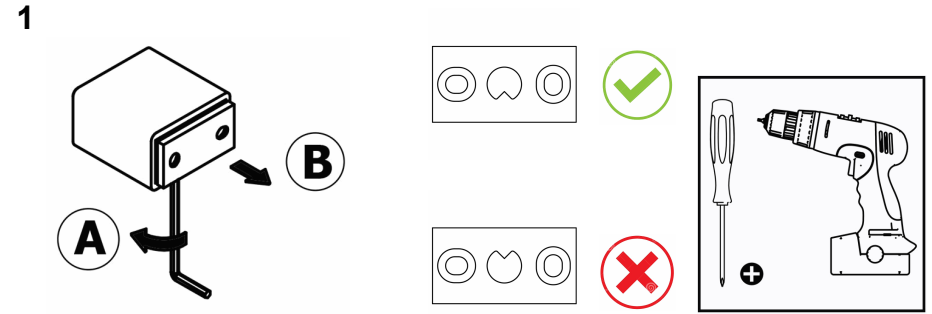

Product Description

Line: Agora
Type: Glass Holder wall Mounted
Code: 120601
Metal: Brass & Aluminium

Product Photo

Mounting Instructions