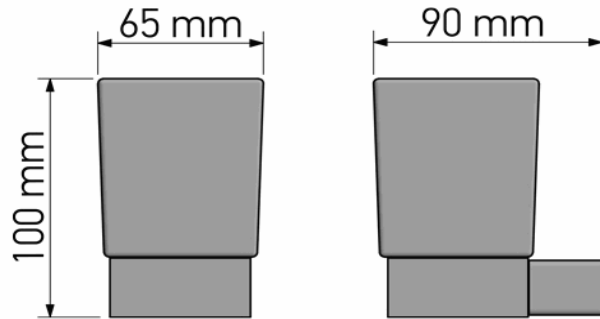

Technical Sheet

KATSIERIS BROS S.A.

Industry Bathroom accessories, Design & Manufacturing, Koropi Industrial Region, Loc: Poka 194 00, Koropi P.O. 27. Athens-Greece T:+30 210 6627 500
info@sanco.gr, www.sanco.gr