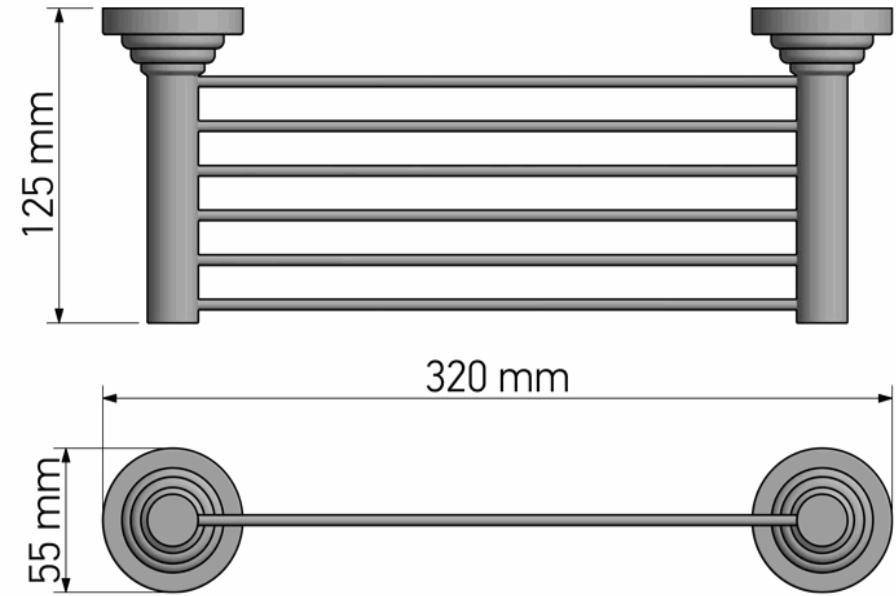

Technical Sheet

Finishing : Chrome
Metal : Brass

KATSIERIS BROS S.A.

Industry Bathroom accessories, Design & Manufacturing, Koropi Industrial Region, Loc: Poka 194 00, Koropi P.O. 27. Athens-Greece T:+30 210 6627 500, F:+30 210 6626 830
info@sanco.gr, www.sanco.gr

Environmental Management System
EAOT EN ISO 14001:2004
Cert. No 144/1/2010