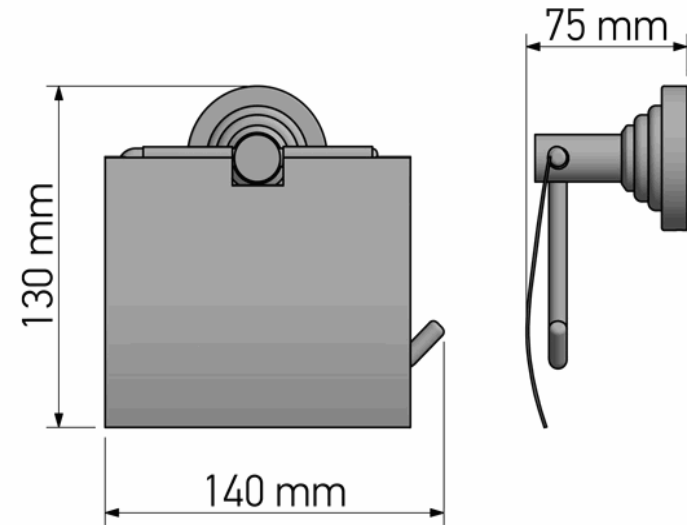

Product Description

Line : Vintage
Type : Toilet Roll Holder with cover
Code : 120517

Technical Sheet

Finishing : Chrome
Metal : Brass

KATSIERIS BROS S.A.

Industry Bathroom accessories, Design & Manufacturing, Koropi Industrial Region, Loc: Poka 194 00, Koropi P.O. 27. Athens-Greece T:+30 210 6627 500, F:+30 210 6626 830
info@sanco.gr, www.sanco.gr

Environmental Management System
EAOT EN ISO 14001:2004
Cert. No 144/Γ/2010