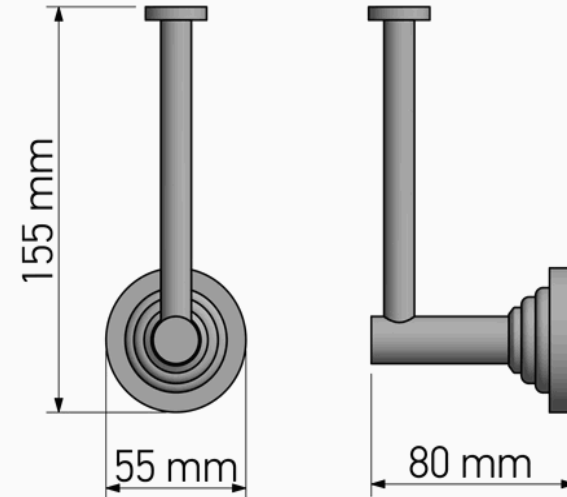

Technical Sheet

Finishing : Chrome
Metal : Brass

KATSIERIS BROS S.A.

Industry Bathroom accessories, Design & Manufacturing, Koropi Industrial Region, Loc: Poka 194 00, Koropi P.O. 27. Athens-Greece T:+30 210 6627 500, F:+30 210 6626 830
info@sanco.gr, www.sanco.gr

Environmental Management System
EAOT EN ISO 14001:2004
Cert. No 144/I/2010