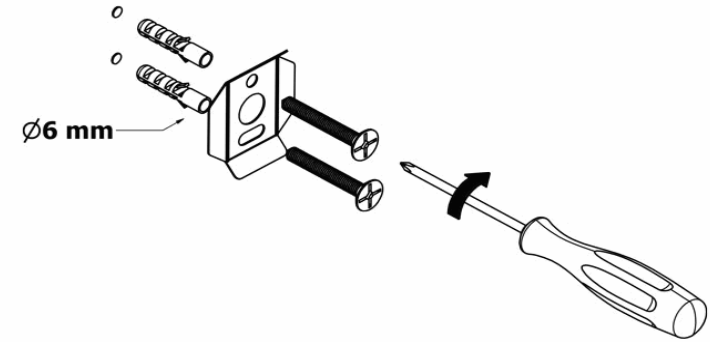

Product Description

Line: Vintage

Type: Spare Toilet Roll Holder

Code: 120516

Metal: Brass

Product Photo

Mounting Instructions

1

2

3

Technical Sheet

KATSIERIS BROS S.A.

Industry Bathroom accessories, Design & Manufacturing, Koropi Industrial Region, Loc: Poka 194 00, Koropi P.O. 27. Athens-Greece T:+30 210 6627 500
info@sanco.gr, www.sanco.gr

Environmental Management System
EAOT EN ISO 14001:2004
Cert. No 144/1/2010