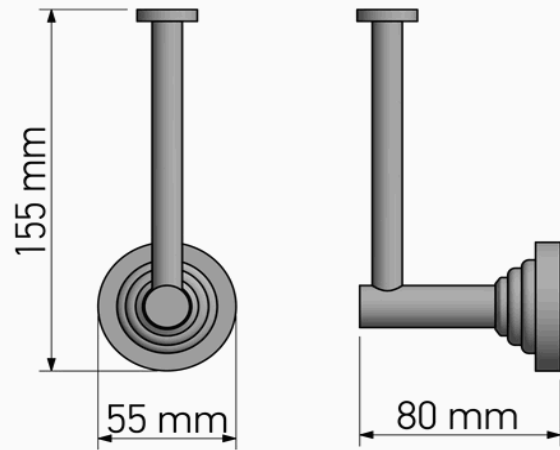

Technical Sheet

KATSIERIS BROS S.A.

Industry Bathroom accessories, Design & Manufacturing, Koropi Industrial Region, Loc: Poka 194 00, Koropi P.O. 27. Athens-Greece T:+30 210 6627 500
info@sanco.gr, www.sanco.gr

Environmental Management System
EAOT EN ISO 14001:2004
Cert. No 144/1/2010