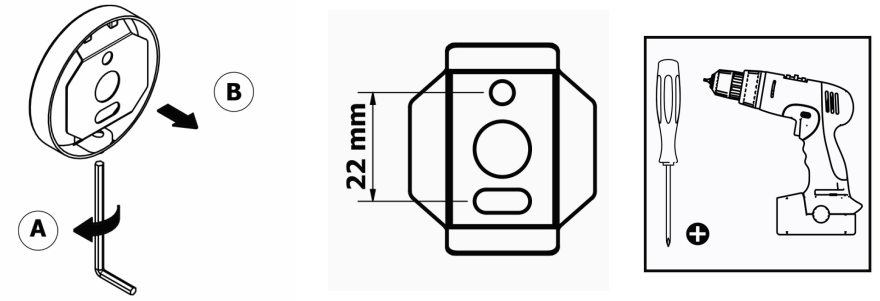

Product Description

Line: Vintage

Type: Spare Toilet Roll Holder

Code: 120516

Metal: Brass

Product Photo

Mounting Instructions

1

2