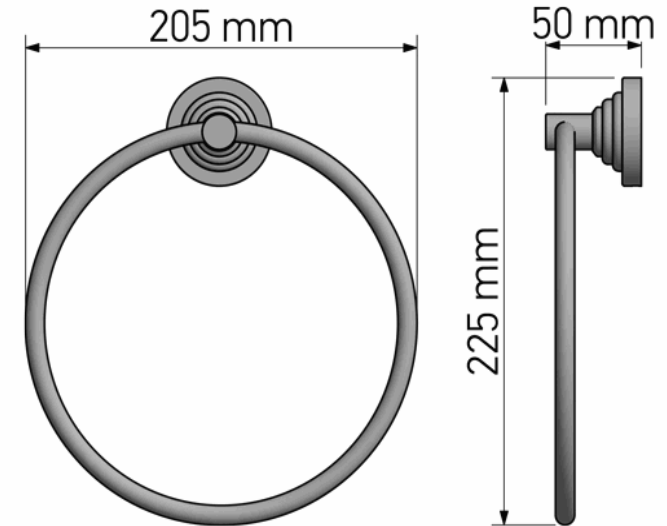

Product Description

Line : Vintage
Type : Towel Ring
Code : 120509

Technical Sheet

Finishing : Chrome
Metal : Brass

KATSIERIS BROS S.A.

Industry Bathroom accessories, Design & Manufacturing, Koropi Industrial Region, Loc: Poka 194 00, Koropi P.O. 27. Athens-Greece T:+30 210 6627 500, F:+30 210 6626 830
info@sanco.gr, www.sanco.gr

Environmental Management System
EAOT EN ISO 14001:2004
Cert. No 144/1/2010