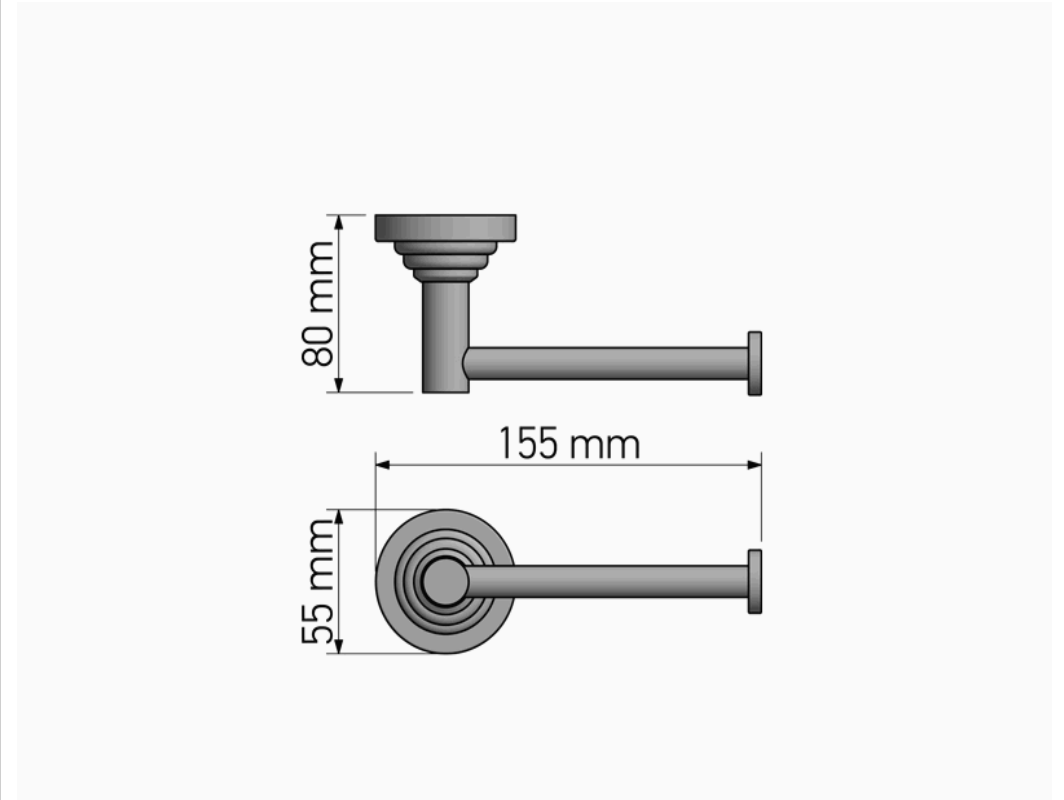

Technical Sheet

Finishing : Chrome
Metal : Brass

KATSIERIS BROS S.A.

Industry Bathroom accessories, Design & Manufacturing, Koropi Industrial Region, Loc: Poka 194 00, Koropi P.O. 27. Athens-Greece T:+30 210 6627 500, F:+30 210 6626 830
info@sanco.gr, www.sanco.gr

Environmental Management System
EAOT EN ISO 14001:2004
Cert. No 144/Γ/2010