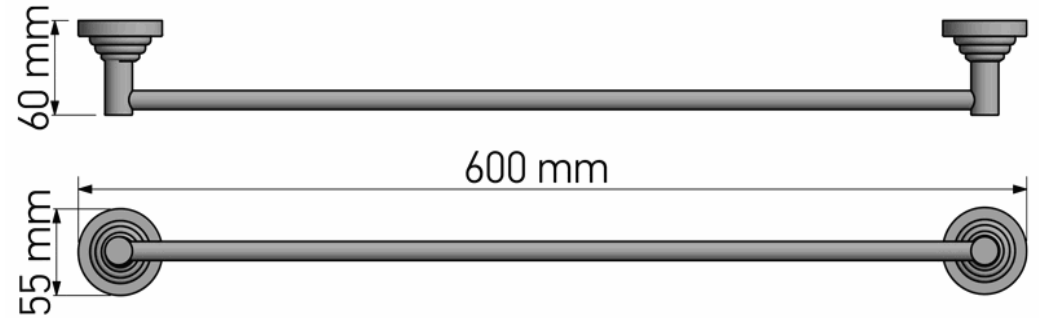

Technical Sheet

Finishing : Chrome
Metal : Brass

KATSIERIS BROS S.A.

Industry Bathroom accessories, Design & Manufacturing, Koropi Industrial Region, Loc: Poka 194 00, Koropi P.O. 27. Athens-Greece T:+30 210 6627 500, F:+30 210 6626 830
info@sanco.gr, www.sanco.gr

Environmental Management System
EAOT EN ISO 14001:2004
Cert. No 144/1/2010