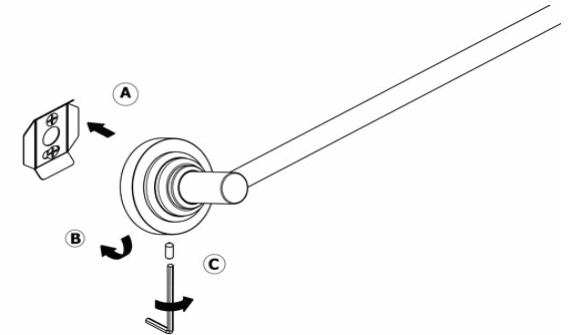

Product Description

Line: Vintage

Type: Single Towel Rail 60cm

Code: 120504

Metal: Brass

Product Photo

Mounting Instructions

1

2

3

Technical Sheet

KATSIERIS BROS S.A.

Industry Bathroom accessories, Design & Manufacturing, Koropi Industrial Region, Loc: Poka 194 00, Koropi P.O. 27. Athens-Greece T:+30 210 6627 500
info@sanco.gr, www.sanco.gr

Environmental Management System
EAOT EN ISO 14001:2004
Cert. No 144/1/2010