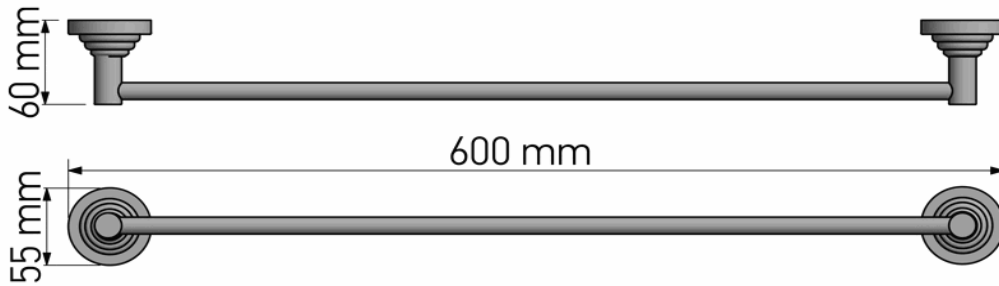

Technical Sheet

KATSIERIS BROS S.A.

Industry Bathroom accessories, Design & Manufacturing, Koropi Industrial Region, Loc: Poka 194 00, Koropi P.O. 27. Athens-Greece T:+30 210 6627 500
info@sanco.gr, www.sanco.gr

Environmental Management System
EAOT EN ISO 14001:2004
Cert. No 144/1/2010