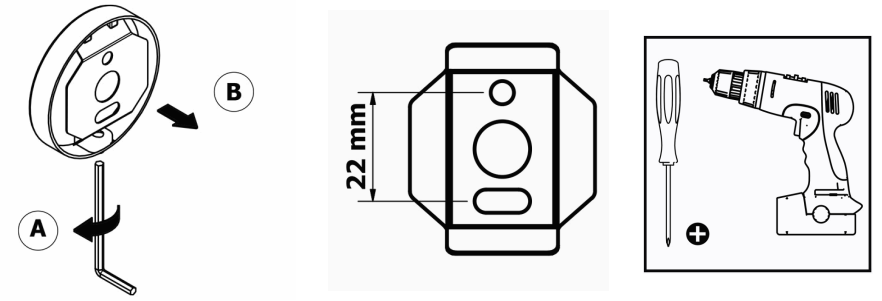

Mounting Instructions

1

2