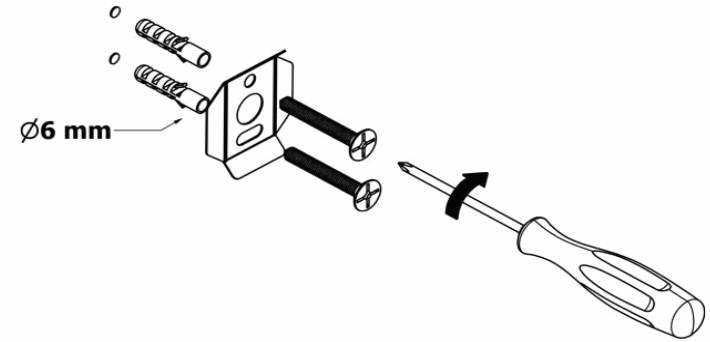

Product Description

Line: Vintage

Type: Single Towel Rail 60cm

Code: 120504

Metal: Brass

Product Photo

Mounting Instructions

1

2

3

Technical Sheet

KATSIERIS BROS S.A.

Industry Bathroom accessories, Design & Manufacturing, Koropi Industrial Region, Loc: Poka 194 00, Koropi P.O. 27. Athens-Greece T:+30 210 6627 500
info@sanco.gr, www.sanco.gr

Environmental Management System
EAOT EN ISO 14001:2004
Cert. No 144/1/2010