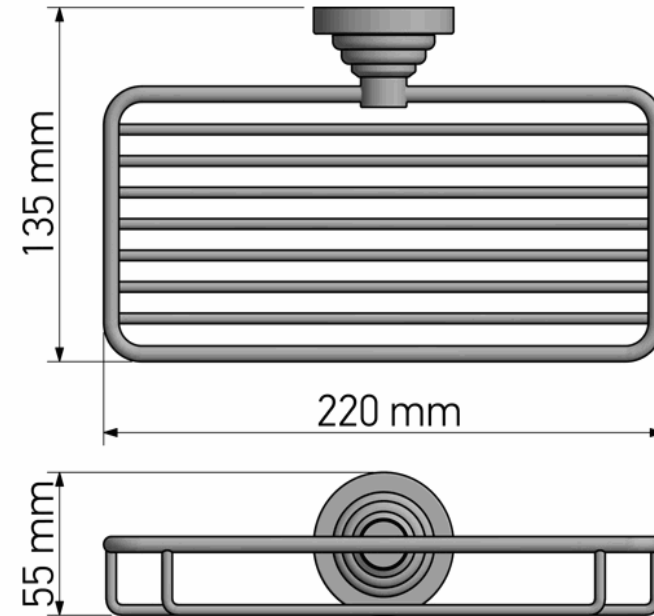

Technical Sheet

Finishing : Chrome
Metal : Brass

KATSIERIS BROS S.A.

Industry Bathroom accessories, Design & Manufacturing, Koropi Industrial Region, Loc: Poka 194 00, Koropi P.O. 27. Athens-Greece T:+30 210 6627 500, F:+30 210 6626 830
info@sanco.gr, www.sanco.gr

Environmental Management System
EAOT EN ISO 14001:2004
Cert. No 144/Γ/2010