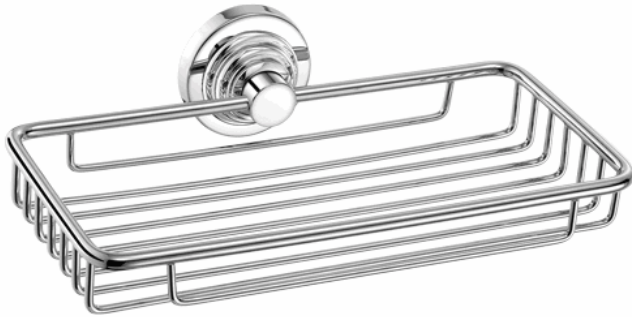

Product Description

Line : Vintage
Type : Sponge Dish
Code : 120503