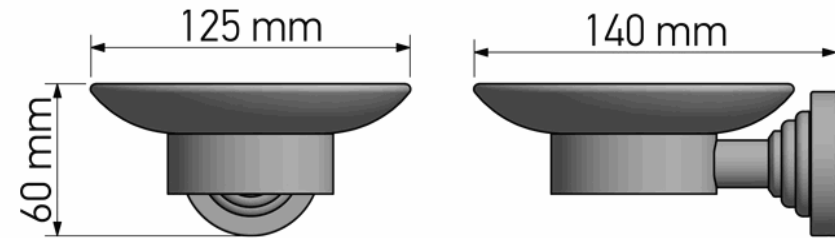

Technical Sheet

Finishing : Chrome
Metal : Brass

KATSIERIS BROS S.A.

Industry Bathroom accessories, Design & Manufacturing, Koropi Industrial Region, Loc: Poka 194 00, Koropi P.O. 27. Athens-Greece T:+30 210 6627 500, F:+30 210 6626 830
info@sanco.gr, www.sanco.gr

Environmental Management System
EAOT EN ISO 14001:2004
Cert. No 144/1/2010