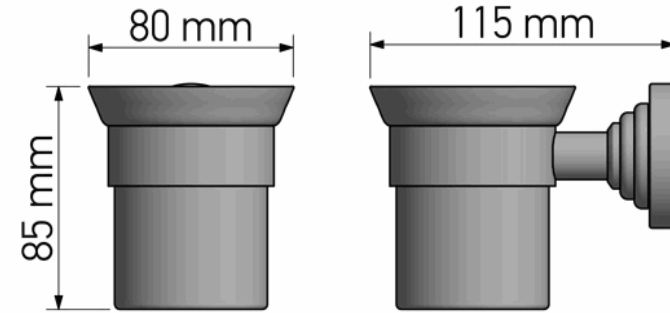

Technical Sheet

Finishing : Chrome
Metal : Brass

KATSIERIS BROS S.A.

Industry Bathroom accessories, Design & Manufacturing, Koropi Industrial Region, Loc: Poka 194 00, Koropi P.O. 27. Athens-Greece T:+30 210 6627 500, F:+30 210 6626 830
info@sanco.gr, www.sanco.gr

Environmental Management System
EAOT EN ISO 14001:2004
Cert. No 144/Γ/2010