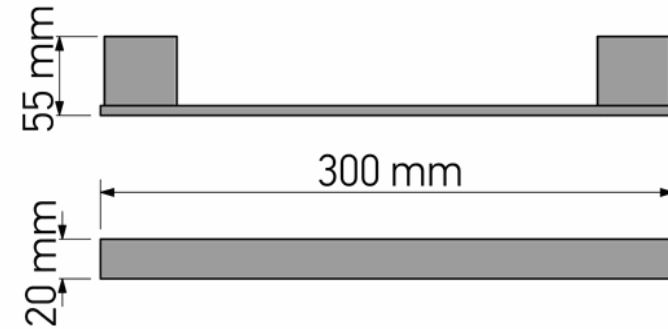

Technical Sheet

Finishing : Chrome
Metal : Brass

KATSIERIS BROS S.A.

Industry Bathroom accessories, Design & Manufacturing, Koropi Industrial Region, Loc: Poka 194 00, Koropi P.O. 27. Athens-Greece T:+30 210 6627 500, F:+30 210 6626 830
info@sanco.gr, www.sanco.gr

Environmental Management System
EAOT EN ISO 14001:2004
Cert. No 144/Γ/2010