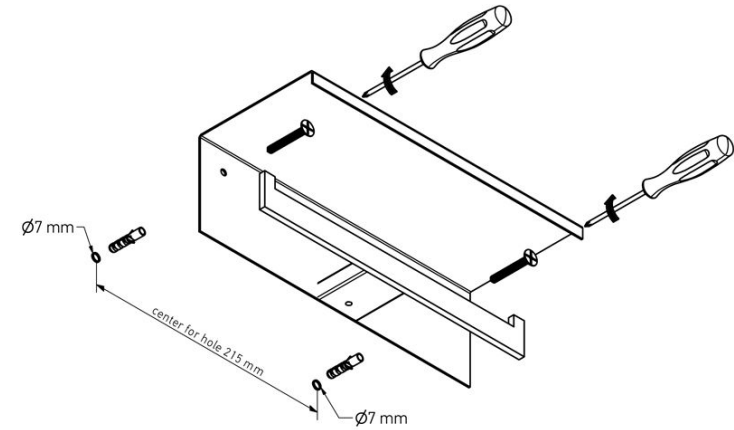

Product Description

Line: Monogram

Type: Double Toilet Roll Holder with cover

Code: 120427

Metal: Brass

Product Photo

Mounting Instructions

1

2

Technical Sheet

KATSIERIS BROS S.A.

Industry Bathroom accessories, Design & Manufacturing, Koropi Industrial Region, Loc: Poka 194 00, Koropi P.O. 27. Athens-Greece T:+30 210 6627 500, F:+30 210 6626 830
info@sanco.gr, www.sanco.gr

Environmental Management System
EAOT EN ISO 14001:2004
Cert. No 144/1/2010