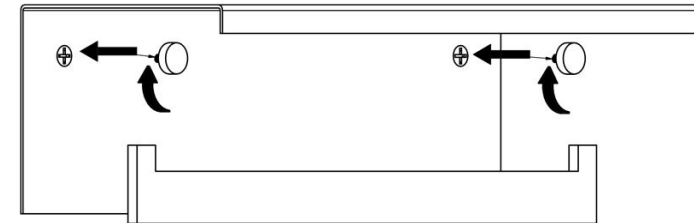

Product Description

Line: Monogram

Type: Double Toilet Roll Holder with cover

Code: 120427

Metal: Brass

Product Photo

Mounting Instructions

1

2

Technical Sheet

KATSIERIS BROS S.A.

Industry Bathroom accessories, Design & Manufacturing, Koropi Industrial Region, Loc: Poka 194 00, Koropi P.O. 27. Athens-Greece T:+30 210 6627 500, F:+30 210 6626 830
info@sanco.gr, www.sanco.gr

Environmental Management System
EAOT EN ISO 14001:2004
Cert. No 144/1/2010