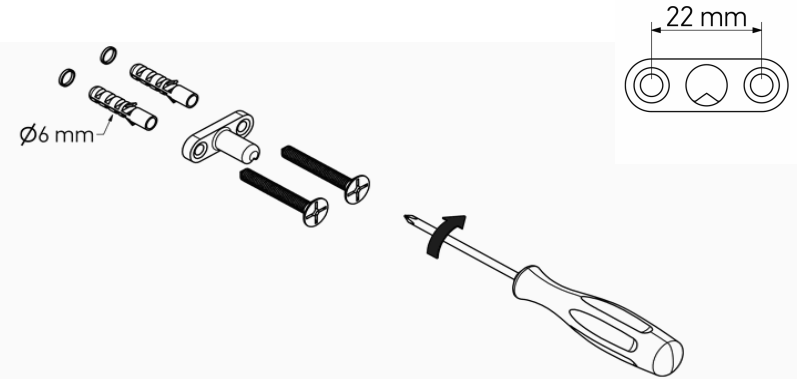

Product Description

Line: Monogram
Type: Double Toilet Roll Holder
Code: 120426
Metal: Brass

Product Photo

Mounting Instructions

1

2

3

Technical Sheet

KATSIERIS BROS S.A.

Industry Bathroom accessories, Design & Manufacturing, Koropi Industrial Region, Loc: Poka 194 00, Koropi P.O. 27. Athens-Greece T:+30 210 6627 500, F:+30 210 6626 830
info@sanco.gr, www.sanco.gr