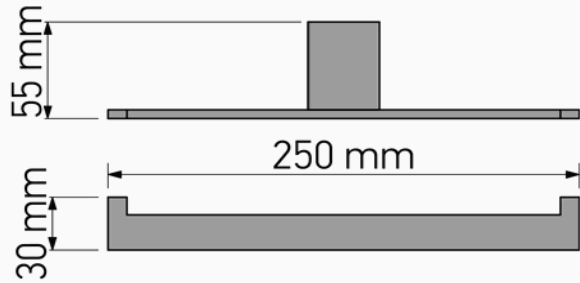

Technical Sheet

KATSIERIS BROS S.A.

Industry Bathroom accessories, Design & Manufacturing, Koropi Industrial Region, Loc: Poka 194 00, Koropi P.O. 27. Athens-Greece T:+30 210 6627 500, F:+30 210 6626 830
info@sanco.gr, www.sanco.gr