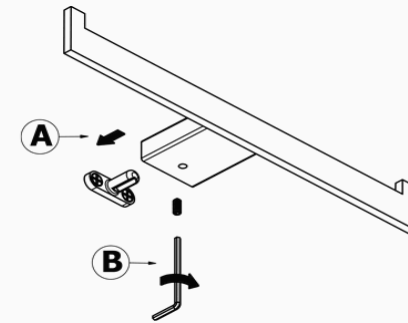

# Product Description

**Line:** Monogram  
**Type:** Double Toilet Roll Holder  
**Code:** 120426  
**Metal:** Brass

# Mounting Instructions

1

2

3