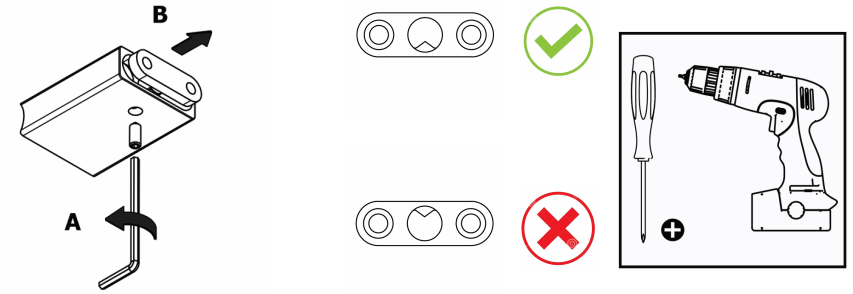

Product Description

Line: Monogram
Type: Double Toilet Roll Holder
Code: 120426
Metal: Brass

Product Photo

Mounting Instructions

1

2