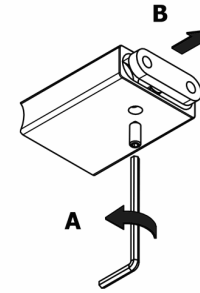

Product Description

Line: Monogram
Type: Spare Toilet Roll Holder
Code: 120416
Metal: Brass

Product Photo

Mounting Instructions

1

2

Ø6 mm