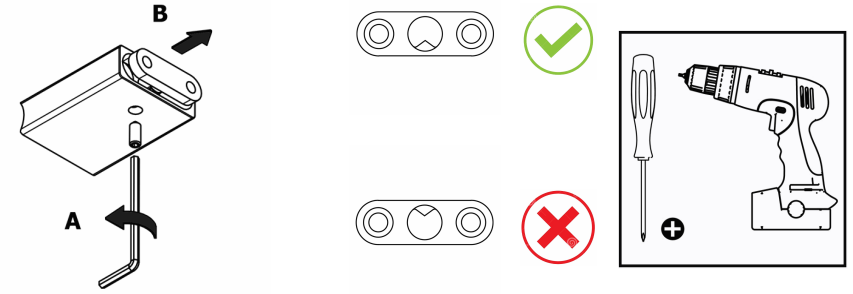

Product Description

Line: Monogram
Type: Single Bath Robe Hook
Code: 120408
Metal: Brass

Product Photo

Mounting Instructions

1

2