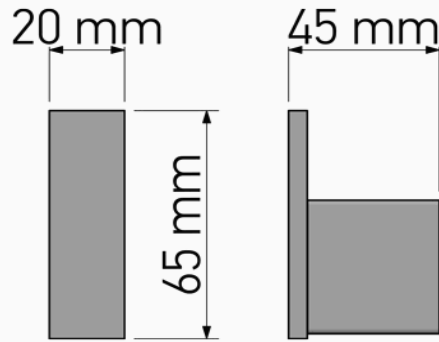

Technical Sheet

KATSIERIS BROS S.A.

Industry Bathroom accessories, Design & Manufacturing, Koropi Industrial Region, Loc: Poka 194 00, Koropi P.O. 27. Athens-Greece T:+30 210 6627 500, F:+30 210 6626 830
info@sanco.gr, www.sanco.gr