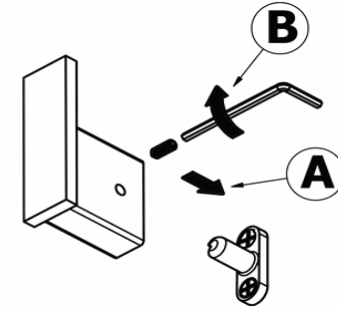

Product Description

Line: Monogram
Type: Single Bath Robe Hook
Code: 120408
Metal: Brass

Product Photo

Mounting Instructions

1

2

3

Technical Sheet

KATSIERIS BROS S.A.

Industry Bathroom accessories, Design & Manufacturing, Koropi Industrial Region, Loc: Poka 194 00, Koropi P.O. 27. Athens-Greece T:+30 210 6627 500, F:+30 210 6626 830
info@sanco.gr, www.sanco.gr