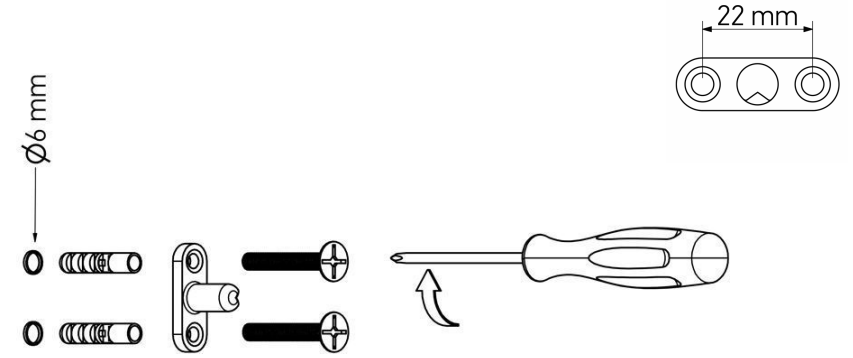

Product Description

Line: Monogram
Type: Single Bath Robe Hook
Code: 120408
Metal: Brass

Product Photo

Mounting Instructions

1

2

3

Technical Sheet

KATSIERIS BROS S.A.

Industry Bathroom accessories, Design & Manufacturing, Koropi Industrial Region, Loc: Poka 194 00, Koropi P.O. 27. Athens-Greece T:+30 210 6627 500, F:+30 210 6626 830
info@sanco.gr, www.sanco.gr