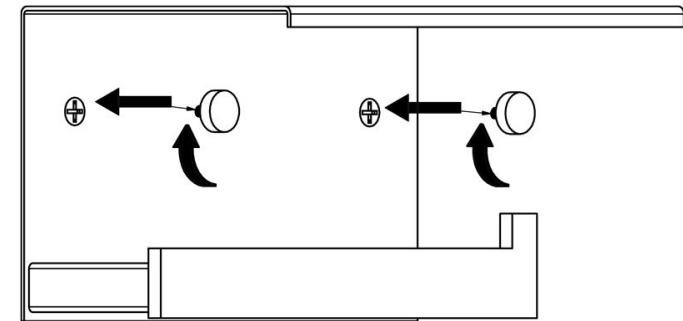

Product Description

Line: Monogram

Type: Toilet Roll Holder with cover

Code: 120407

Metal: Brass

Product Photo

Mounting Instructions

1

2

Technical Sheet

KATSIERIS BROS S.A.

Industry Bathroom accessories, Design & Manufacturing, Koropi Industrial Region, Loc: Poka 194 00, Koropi P.O. 27. Athens-Greece T:+30 210 6627 500, F:+30 210 6626 830

info@sanco.gr, www.sanco.gr

Environmental Management System
EAOT EN ISO 14001:2004
Cert. No 144/1/2010