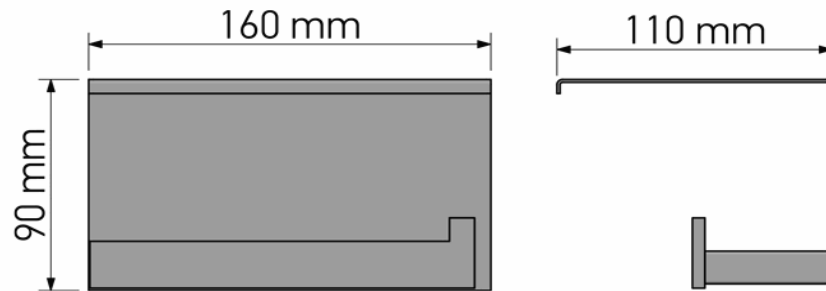

Technical Sheet

KATSIERIS BROS S.A.

Industry Bathroom accessories, Design & Manufacturing, Koropi Industrial Region, Loc: Poka 194 00, Koropi P.O. 27. Athens-Greece T:+30 210 6627 500, F:+30 210 6626 830

info@sanco.gr, www.sanco.gr

Environmental Management System
EAOT EN ISO 14001:2004
Cert. No 144/1/2010