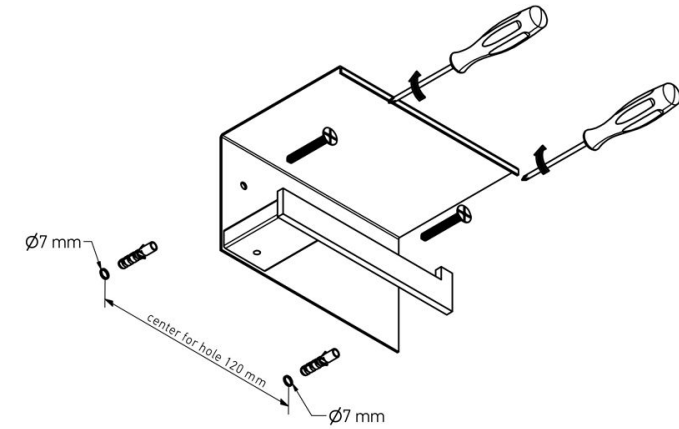

Product Description

Line: Monogram

Type: Toilet Roll Holder with cover

Code: 120407

Metal: Brass

Product Photo

Mounting Instructions

1

2

Technical Sheet

KATSIERIS BROS S.A.

Industry Bathroom accessories, Design & Manufacturing, Koropi Industrial Region, Loc: Poka 194 00, Koropi P.O. 27. Athens-Greece T:+30 210 6627 500, F:+30 210 6626 830

info@sanco.gr, www.sanco.gr

Environmental Management System
EAOT EN ISO 14001:2004
Cert. No 144/1/2010