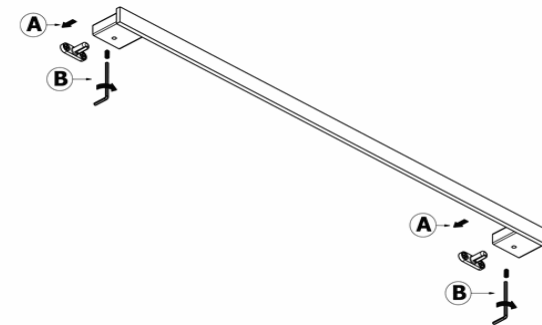

Product Description

Line: Monogram

Type: Single Towel Rail 60cm

Code: 120404-60

Metal: Brass

Product Photo

Mounting Instructions

1

2

3

Technical Sheet

KATSIERIS BROS S.A.

Industry Bathroom accessories, Design & Manufacturing, Koropi Industrial Region, Loc: Poka 194 00, Koropi P.O. 27. Athens-Greece T:+30 210 6627 500, F:+30 210 6626 830
info@sanco.gr, www.sanco.gr