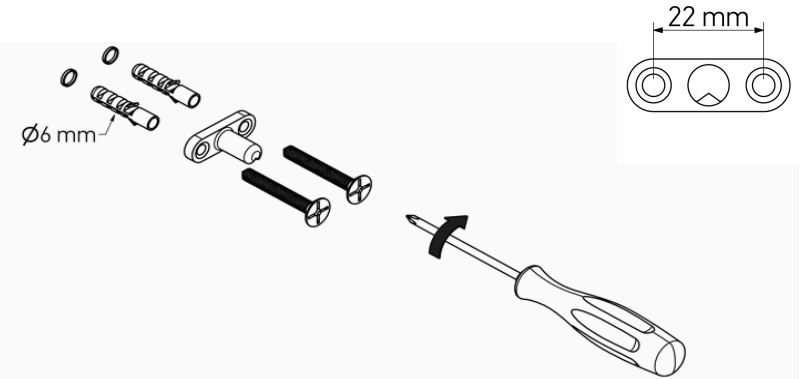

Product Description

Line: Monogram

Type: Single Towel Rail 60cm

Code: 120404-60

Metal: Brass

Product Photo

Mounting Instructions

1

2

3

Technical Sheet

KATSIERIS BROS S.A.

Industry Bathroom accessories, Design & Manufacturing, Koropi Industrial Region, Loc: Poka 194 00, Koropi P.O. 27. Athens-Greece T:+30 210 6627 500, F:+30 210 6626 830
info@sanco.gr, www.sanco.gr