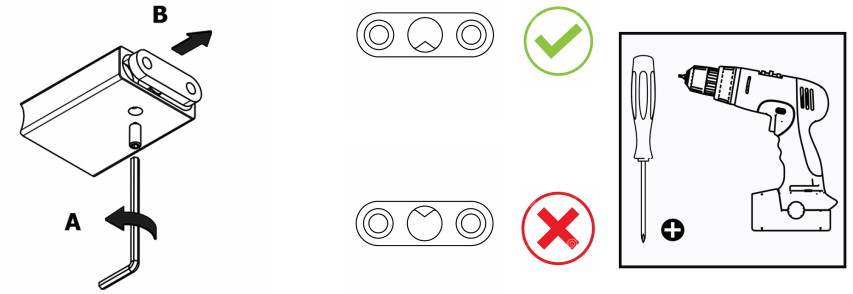

Mounting Instructions

1

2