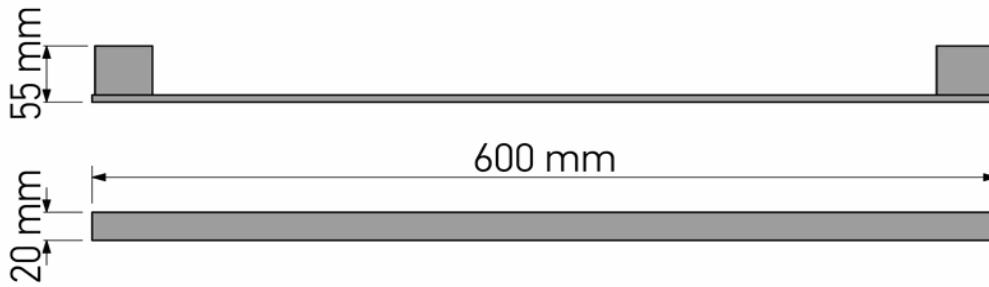

Technical Sheet

KATSIERIS BROS S.A.

Industry Bathroom accessories, Design & Manufacturing, Koropi Industrial Region, Loc: Poka 194 00, Koropi P.O. 27. Athens-Greece T:+30 210 6627 500, F:+30 210 6626 830
info@sanco.gr, www.sanco.gr