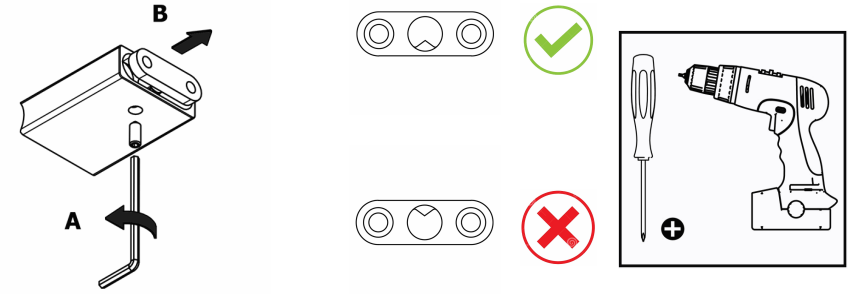

Product Description

Line: Monogram
Type: Soap Dish wall Mounted
Code: 120402
Metal: Brass

Product Photo

Mounting Instructions

1

2