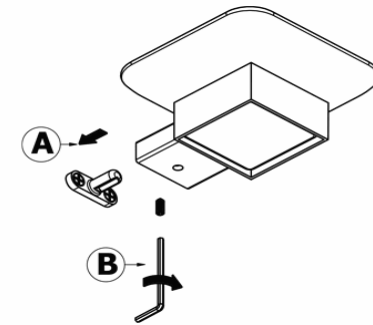

Product Description

Line: Monogram
Type: Soap Dish wall Mounted
Code: 120402
Metal: Brass

Product Photo

Mounting Instructions

1

2

3

Technical Sheet

KATSIERIS BROS S.A.

Industry Bathroom accessories, Design & Manufacturing, Koropi Industrial Region, Loc: Poka 194 00, Koropi P.O. 27. Athens-Greece T:+30 210 6627 500, F:+30 210 6626 830
info@sanco.gr, www.sanco.gr