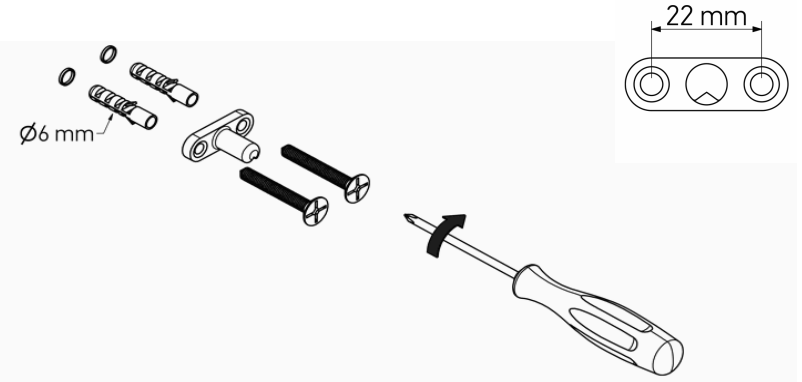

Product Description

Line: Monogram
Type: Soap Dish wall Mounted
Code: 120402
Metal: Brass

Product Photo

Mounting Instructions

1

2

3

Technical Sheet

KATSIERIS BROS S.A.

Industry Bathroom accessories, Design & Manufacturing, Koropi Industrial Region, Loc: Poka 194 00, Koropi P.O. 27. Athens-Greece T:+30 210 6627 500, F:+30 210 6626 830
info@sanco.gr, www.sanco.gr