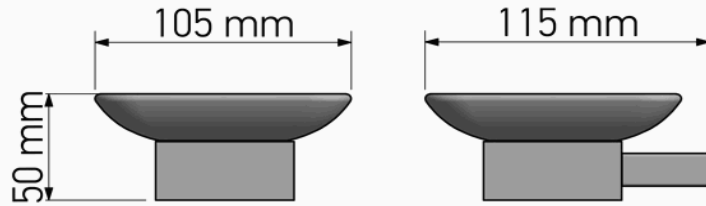

Technical Sheet

KATSIERIS BROS S.A.

Industry Bathroom accessories, Design & Manufacturing, Koropi Industrial Region, Loc: Poka 194 00, Koropi P.O. 27. Athens-Greece T:+30 210 6627 500, F:+30 210 6626 830
info@sanco.gr, www.sanco.gr