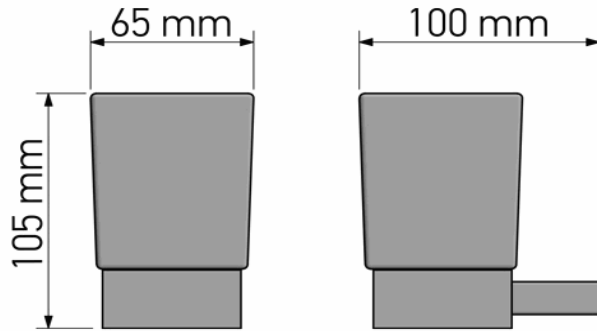

Technical Sheet

KATSIERIS BROS S.A.

Industry Bathroom accessories, Design & Manufacturing, Koropi Industrial Region, Loc: Poka 194 00, Koropi P.O. 27. Athens-Greece T:+30 210 6627 500, F:+30 210 6626 830
info@sanco.gr, www.sanco.gr