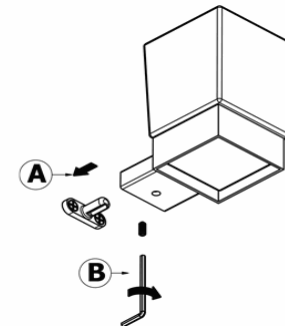

Product Description

Line: Monogram

Type: Glass Holder wall Mounted

Code: 120401

Metal: Brass

Product Photo

Mounting Instructions

1

2

3

Technical Sheet

KATSIERIS BROS S.A.

Industry Bathroom accessories, Design & Manufacturing, Koropi Industrial Region, Loc: Poka 194 00, Koropi P.O. 27. Athens-Greece T:+30 210 6627 500, F:+30 210 6626 830
info@sanco.gr, www.sanco.gr