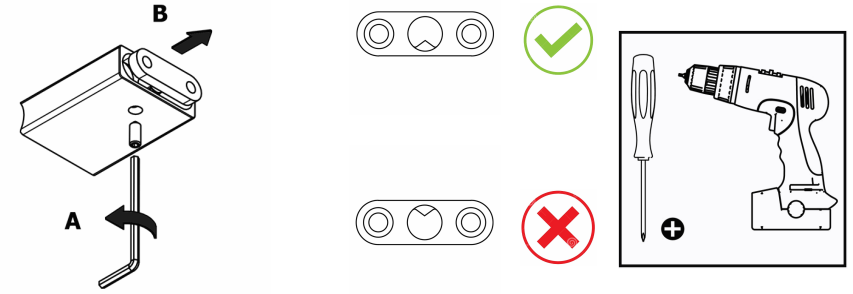

Product Description

Line: Monogram

Type: Glass Holder wall Mounted

Code: 120401

Metal: Brass

Product Photo

Mounting Instructions

1