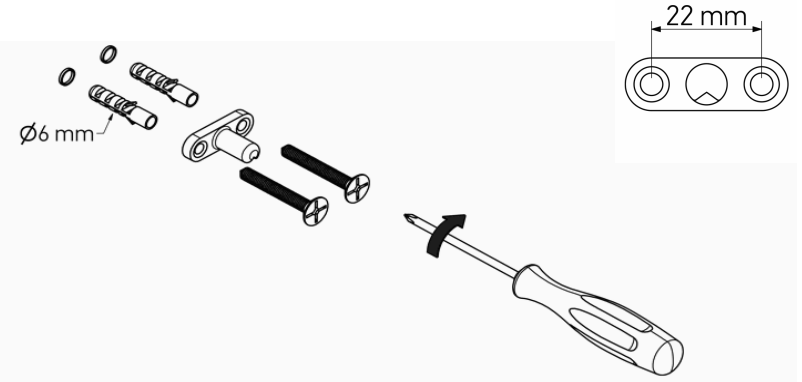

Product Description

Line: Monogram

Type: Glass Holder wall Mounted

Code: 120401

Metal: Brass

Product Photo

Mounting Instructions

1

2

3

Technical Sheet

KATSIERIS BROS S.A.

Industry Bathroom accessories, Design & Manufacturing, Koropi Industrial Region, Loc: Poka 194 00, Koropi P.O. 27. Athens-Greece T:+30 210 6627 500, F:+30 210 6626 830
info@sanco.gr, www.sanco.gr