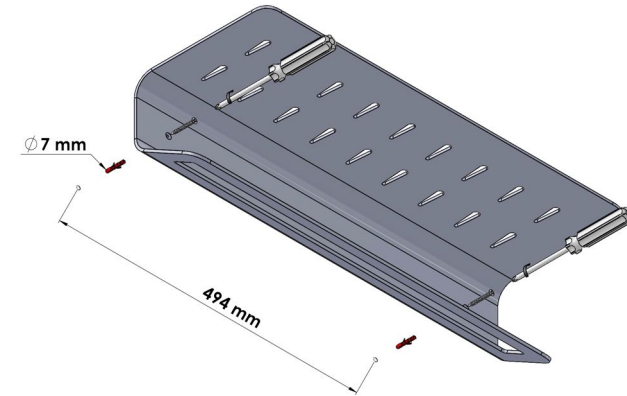

Product Description

Line: Avaton

Type: Towel Rack

Code: 120163-M118

Metal: Aluminum

Product Photo

Mounting Instructions

1

2

Technical Sheet

KATSIERIS BROS S.A.

Industry Bathroom accessories, Design & Manufacturing, Koropi Industrial Region, Loc: Poka 194 00, Koropi P.O. 27. Athens-Greece T:+30 210 6627 500 info@sanco.gr, www.sanco.gr

Environmental Management System
EAOT EN ISO 14001:2004
Cert. No 144/1/2010