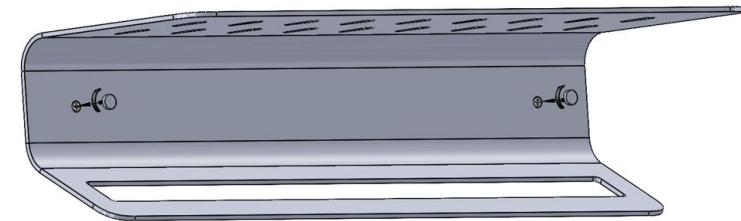

Product Description

Line: Avaton

Type: Towel Rack

Code: 120163-M118

Metal: Aluminum

Product Photo

Mounting Instructions

1

2

Technical Sheet

KATSIERIS BROS S.A.

Industry Bathroom accessories, Design & Manufacturing, Koropi Industrial Region, Loc: Poka 194 00, Koropi P.O. 27. Athens-Greece T:+30 210 6627 500 info@sanco.gr, www.sanco.gr

Environmental Management System
EAOT EN ISO 14001:2004
Cert. No 144/1/2010