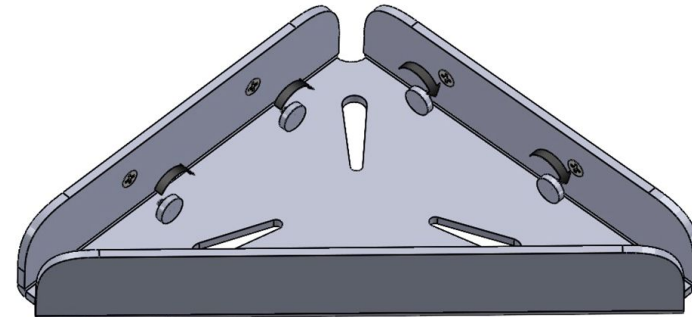

Product Description

Line: Avaton

Type: Sponge Dish

Code: 120143-M118

Metal: Aluminum

Product Photo

Mounting Instructions

1

2

Technical Sheet

KATSIERIS BROS S.A.

Industry Bathroom accessories, Design & Manufacturing, Koropi Industrial Region, Loc: Poka 194 00, Koropi P.O. 27. Athens-Greece T:+30 210 6627 500 info@sanco.gr, www.sanco.gr

Environmental Management System
EAOT EN ISO 14001:2004
Cert. No 144/1/2010