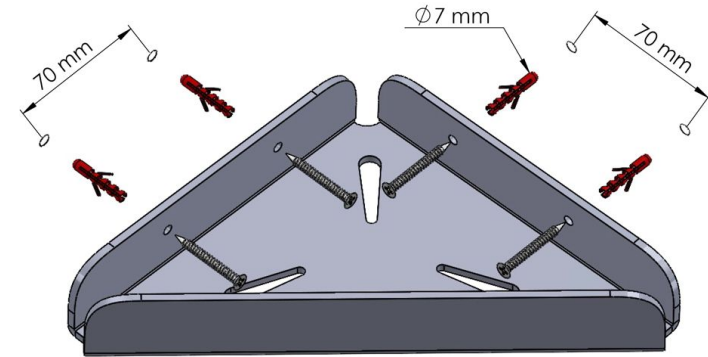

Product Description

Line: Avaton

Type: Sponge Dish

Code: 120143-M118

Metal: Aluminum

Product Photo

Mounting Instructions

1

2

Technical Sheet

KATSIERIS BROS S.A.

Industry Bathroom accessories, Design & Manufacturing, Koropi Industrial Region, Loc: Poka 194 00, Koropi P.O. 27. Athens-Greece T:+30 210 6627 500 info@sanco.gr, www.sanco.gr

Environmental Management System
EAOT EN ISO 14001:2004
Cert. No 144/1/2010