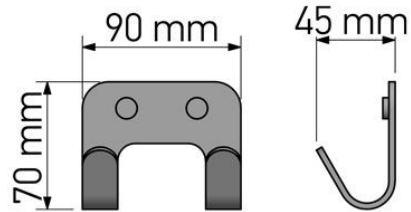

KATSIERIS BROS S.A.

Industry Bathroom accessories, Design & Manufacturing, Koropi Industrial Region, Loc: Poka 194 00, Koropi P.O. 27. Athens-Greece T:+30 210 6627 500 info@sanco.gr, www.sanco.gr

Environmental Management System
EAOT EN ISO 14001:2004
Cert. No 144/1/2010