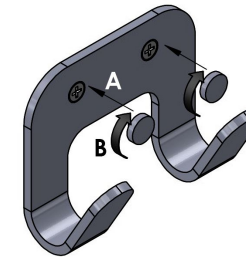

KATSIERIS BROS S.A.

Industry Bathroom accessories, Design & Manufacturing, Koropi Industrial Region, Loc: Poka 194 00, Koropi P.O. 27. Athens-Greece T:+30 210 6627 500 info@sanco.gr, www.sanco.gr

Environmental Management System
EAOT EN ISO 14001:2004
Cert. No 144/1/2010