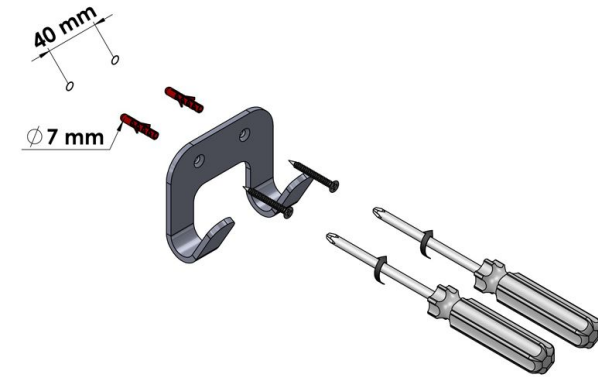

Product Description

Line: Avaton

Type: Double Bath Robe Hook

Code: 120118-M118

Metal: Aluminum

Product Photo

Mounting Instructions

1

2

KATSIERIS BROS S.A.

Industry Bathroom accessories, Design & Manufacturing, Koropi Industrial Region, Loc: Poka 194 00, Koropi P.O. 27. Athens-Greece T:+30 210 6627 500 info@sanco.gr, www.sanco.gr

Environmental Management System
EAOT EN ISO 14001:2004
Cert. No 144/1/2010