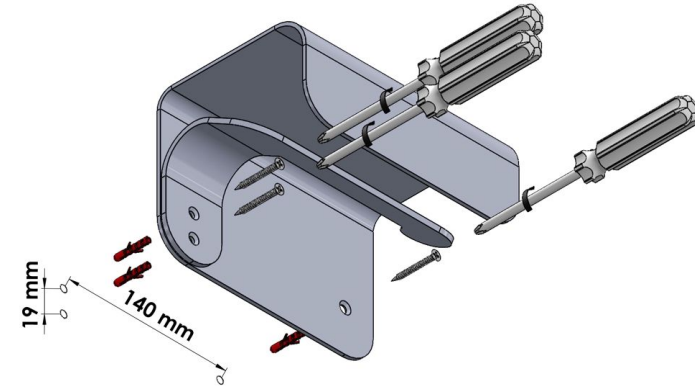

Product Description

Line: Avaton

Type: Toilet Roll Holder with cover

Code: 120117-

Metal: Aluminum

Product Photo

Mounting Instructions

1

2

Technical Sheet

KATSIERIS BROS S.A.

Industry Bathroom accessories, Design & Manufacturing, Koropi Industrial Region, Loc: Poka 194 00, Koropi P.O. 27. Athens-Greece T:+30 210 6627 500 info@sanco.gr, www.sanco.gr

Environmental Management System
EAOT EN ISO 14001:2004
Cert. No 144/1/2010