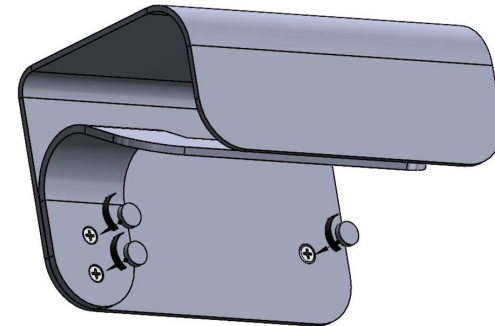

Product Description

Line: Avaton

Type: Toilet Roll Holder with cover

Code: 120117-

Metal: Aluminum

Product Photo

Mounting Instructions

1

2

Technical Sheet

KATSIERIS BROS S.A.

Industry Bathroom accessories, Design & Manufacturing, Koropi Industrial Region, Loc: Poka 194 00, Koropi P.O. 27. Athens-Greece T:+30 210 6627 500 info@sanco.gr, www.sanco.gr

Environmental Management System
EAOT EN ISO 14001:2004
Cert. No 144/1/2010